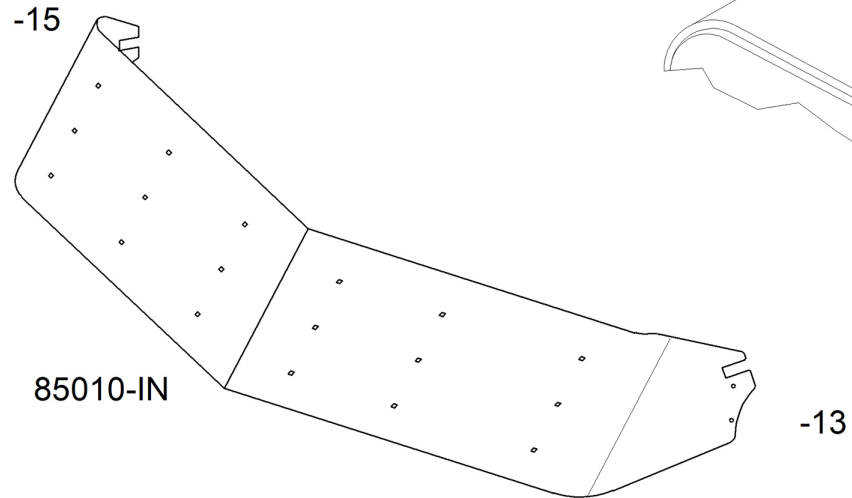

Mack Drop Visor  
 Replaces factory fiberglass  
 on models CV GU CL CH CT CX 2002-2011

<b>RoadWorks Mfg., Inc.</b>			Line1 Line2 Line3	APPLICATION Make/Model/Year	Copyright RoadWorks Mfg., Inc. DWG NUMBER <b>85010-IN</b>
DRAWN Name	0-0-00	MODIFIED Name		0-0-00	