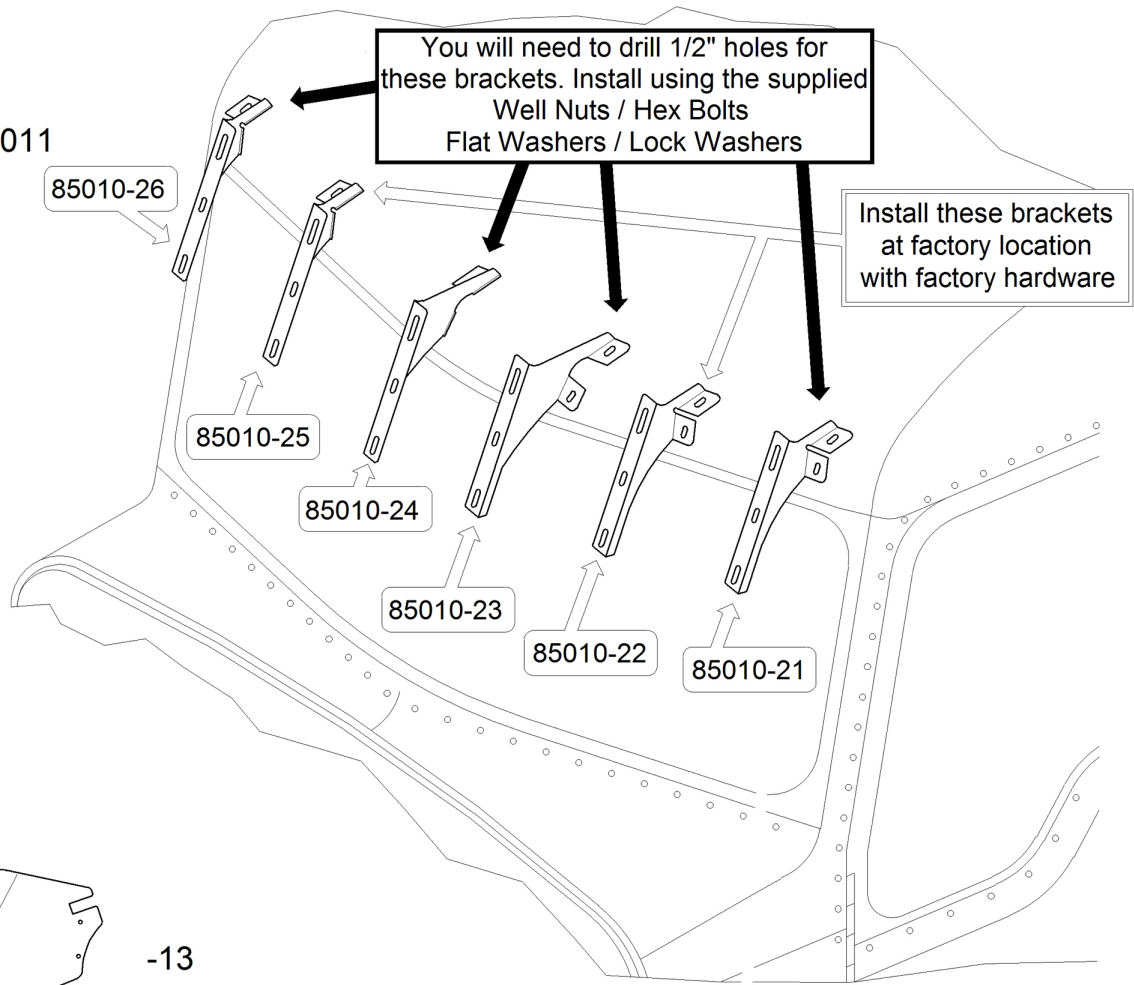

Mack Drop Visor  
 Replaces factory fiberglass  
 on models CV GU CL CH CT CX 2002-2011

<b>RoadWorks Mfg., Inc.</b>			Line1 Line2 Line3	APPLICATION Make/Model/Year	Copyright RoadWorks Mfg., Inc. DWG NUMBER <b>85010-IN</b>
DRAWN Name	0-0-00	MODIFIED Name		0-0-00	